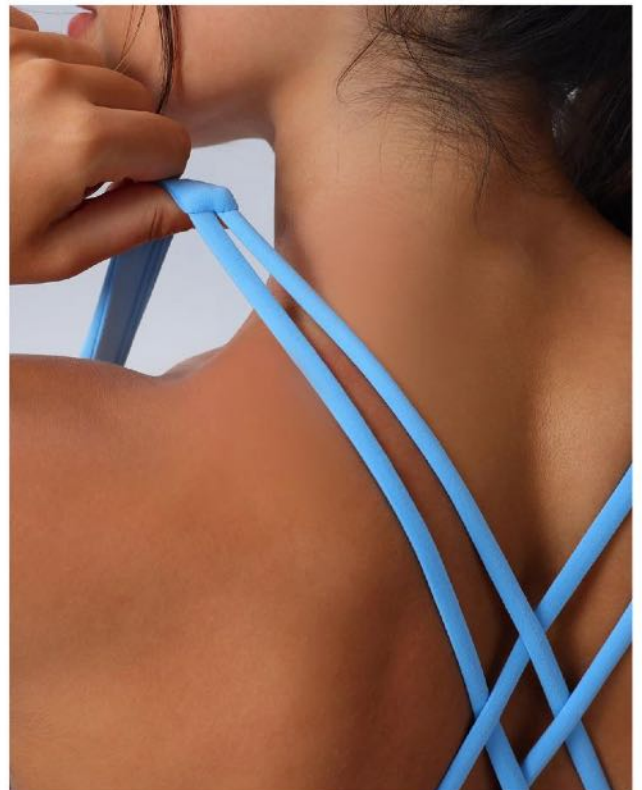

F220 S, M, L, XL, 2XL, 3XL

READY TO SHIP: ●●●●

● Wild Berry