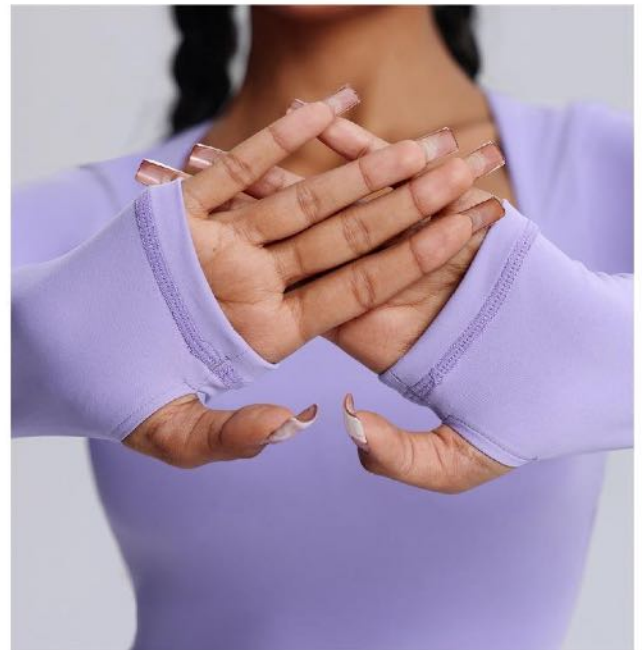

F225 S, M, L, XL

READY TO SHIP: ●●●●●