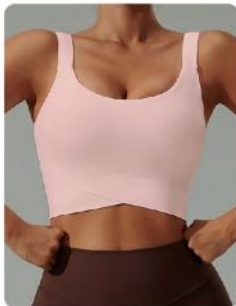

FY-D-200 S, M, L, XL

READY TO SHIP: ● ● ●

● Klein blue

● apricot

● Black

F158 S, M, L, XL

READY TO SHIP: ●●●●●

● Army green