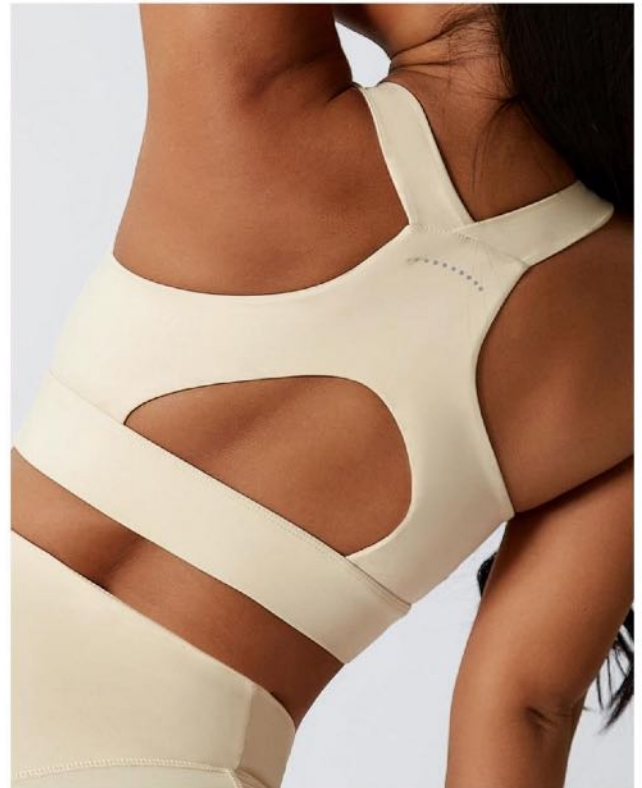

● Milk tea

● Black

75% NYLON
25% SPANDEX

FY-D-201 S, M, L, XL

READY TO SHIP: ● ● ●

● Klein blue

● apricot

● Black