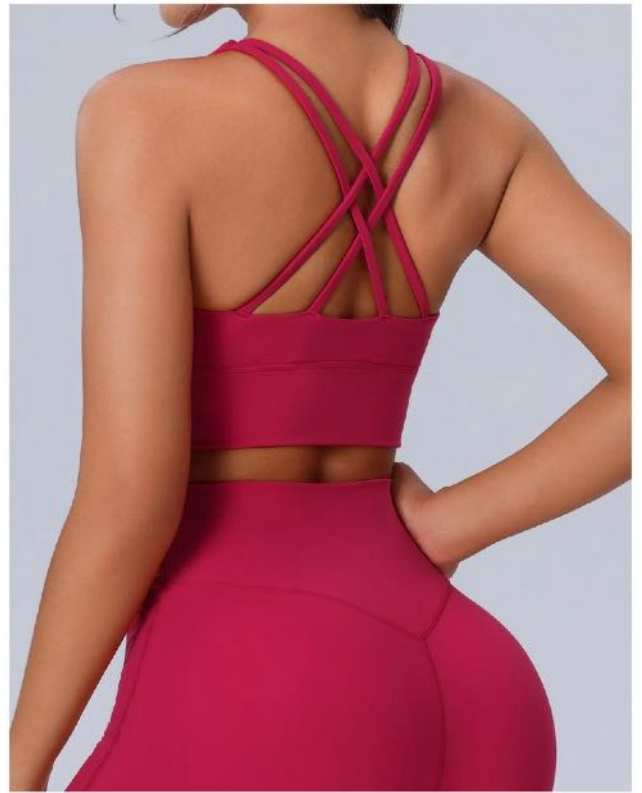

READY TO SHIP: ●●●●●

● Agate Blue

● Coffee

● Black

● Vibrant Orange

● Lavender

68% NYLON
32% SPANDEX

F220 S, M, L, XL, 2XL, 3XL