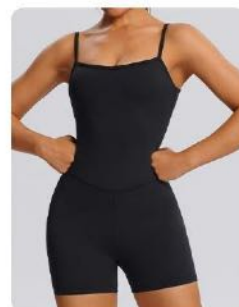

● Black

81%NYLON
19%LYCRA

F232 S、 M、 L、 XL、 2XL、 3XL

READY TO SHIP: ●●●

● Espresso

● Oasis Blue

● Black

F218 XS, S, M, L, XL

READY TO SHIP: ●●●●●

● Chocolate

● Dark Grey

● Black

● Orange

● Rose Red

F237 S, M, L, XL

READY TO SHIP: ●●●●

Graphite Gray

Brown

Midnight Navy

Black

F238 S, M, L, XL

READY TO SHIP: ● ● ● ●

● Lavender

● Cream