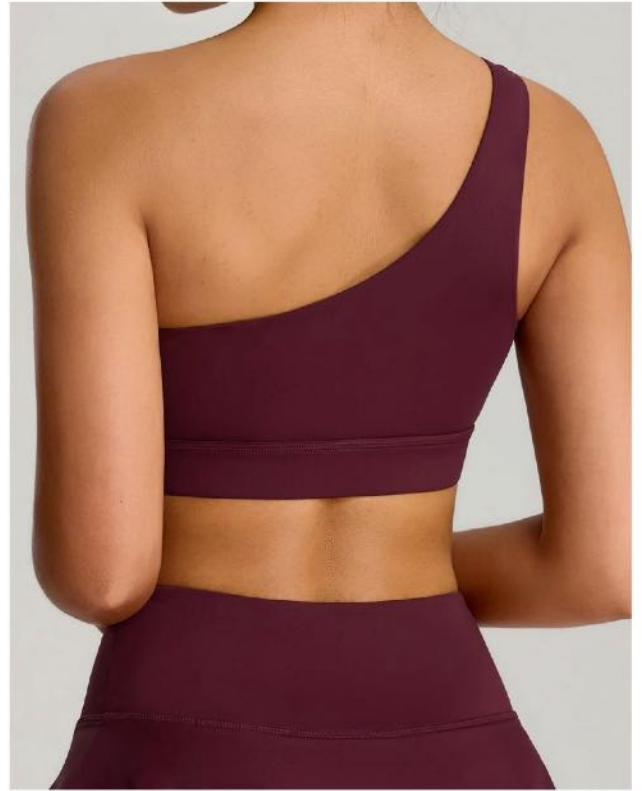

● Orange

● Bordeaux Red

○ Glacier grey

● Navy blue

● Chocolate

● Black

F214 S, M, L, XL, 2XL, 3XL

READY TO SHIP: ●●●●●●●

● Rose Red

● Orange

● Bordeaux Red

○ Glacier grey

● Navy blue

● Chocolate

● Black

F233 S, M, L, XL

READY TO SHIP: ●●●●

● Bordeaux Red

● Navy blue

● Glacier gray

● Black

75% NYLON
25% SPANDEX

F229 S, M, L, XL

READY TO SHIP: ●●●●