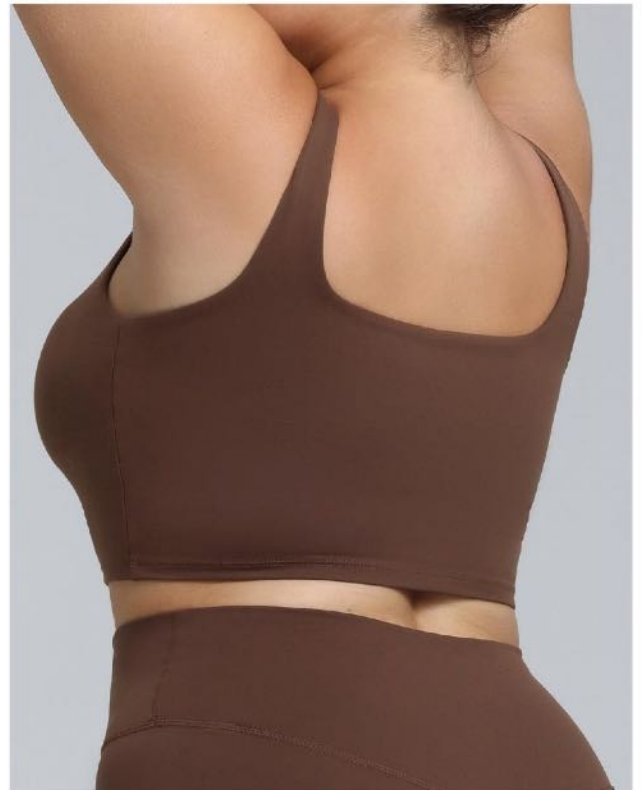

F222 S, M, L, XL, 2XL, 3XL

READY TO SHIP: ●●●

● Espresso