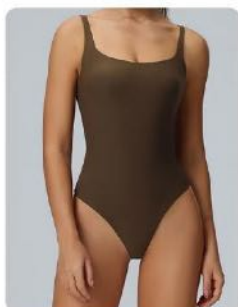

● Chocolate

● Dark Grey

● Black

● Orange

● Rose Red

F222 S, M, L, XL, 2XL, 3XL

READY TO SHIP: ●●●

● Espresso

● Oasis Blue

● Black

81%NYLON
19%LYCRA

F221 S、M、L、XL、2XL、3XL

READY TO SHIP: ●●●

● Espresso

● Oasis Blue

● Black

F228 S、M、L、XL

READY TO SHIP: ●●●

● Espresso

● Clay

● Black

F211 XS, S, M, L, XL

READY TO SHIP: ●●●●

● Army green