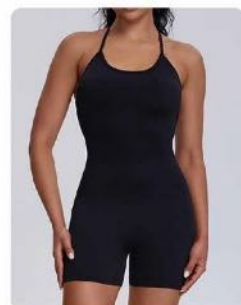

● Oasis Blue

● Black

81%NYLON
19%LYCRA

F221 S、M、L、XL、2XL、3XL

READY TO SHIP: ●●●

● Espresso

● Oasis Blue

● Black

F228 S、M、L、XL

READY TO SHIP: ●●●

● Espresso

● Clay

● Black

F211 XS, S, M, L, XL

READY TO SHIP: ●●●●

● Army green

● Klein blue

● Coffee

● Black

F212 XS, S, M, L, XL

READY TO SHIP: ●●●

● Royal Blue

● Grey

● Black