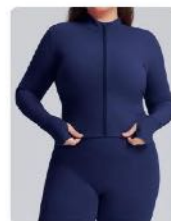

75% NYLON
25% SPANDEX

F216 S, M, L, XL, 2XL, 3XL

READY TO SHIP: ● ● ● ● ● ● ●

● Rose Red

● Orange

● Bordeaux Red

● Glacier gray

● Navy blue

● Chocolate

● Black