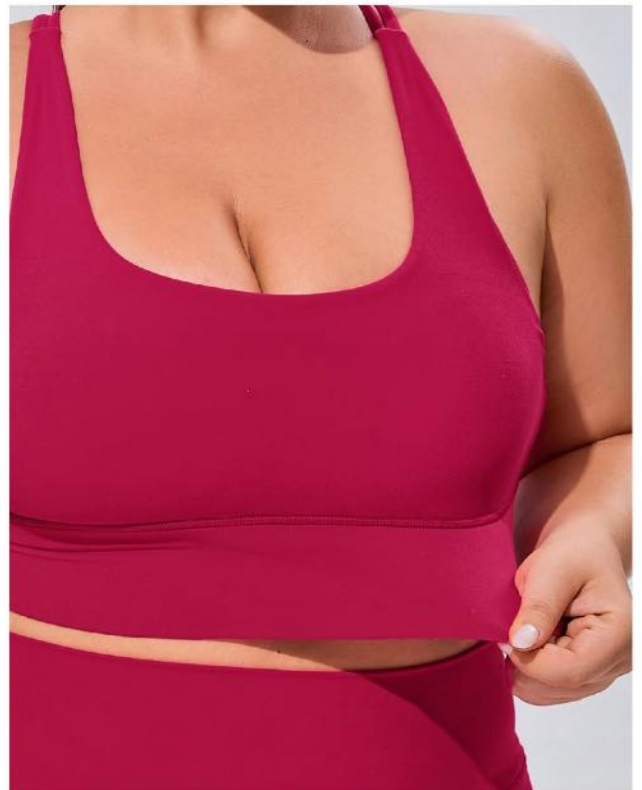

● Espresso

● Oasis Blue

● Black

F220 S, M, L, XL, 2XL, 3XL

READY TO SHIP: ●●●●

● Wild Berry

● Sky blue

● Atomic Purple