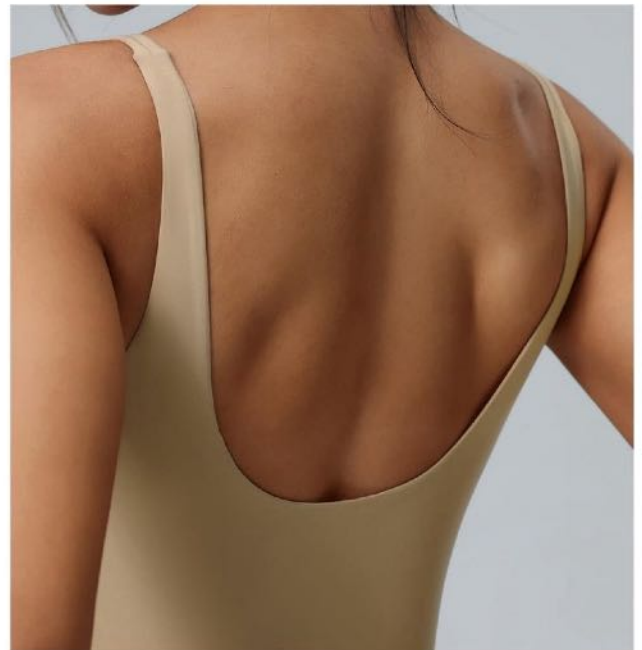

● Espresso

● Clay

● Black