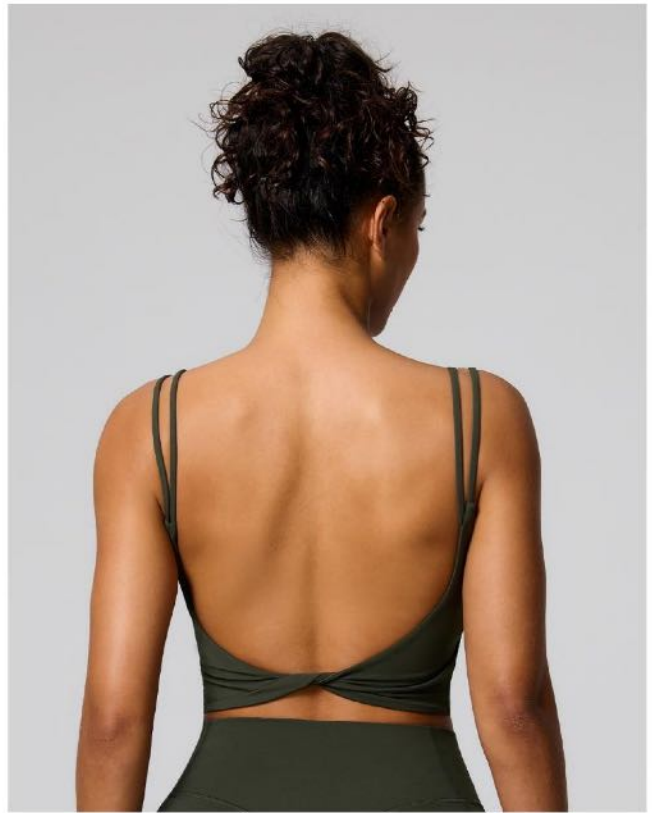

68% NYLON
32% SPANDEX

F246 S, M, L, XL

READY TO SHIP: ●●●●

● Night Purple

● Forest Green

● Brown

● Black

F247 S, M, L, XL