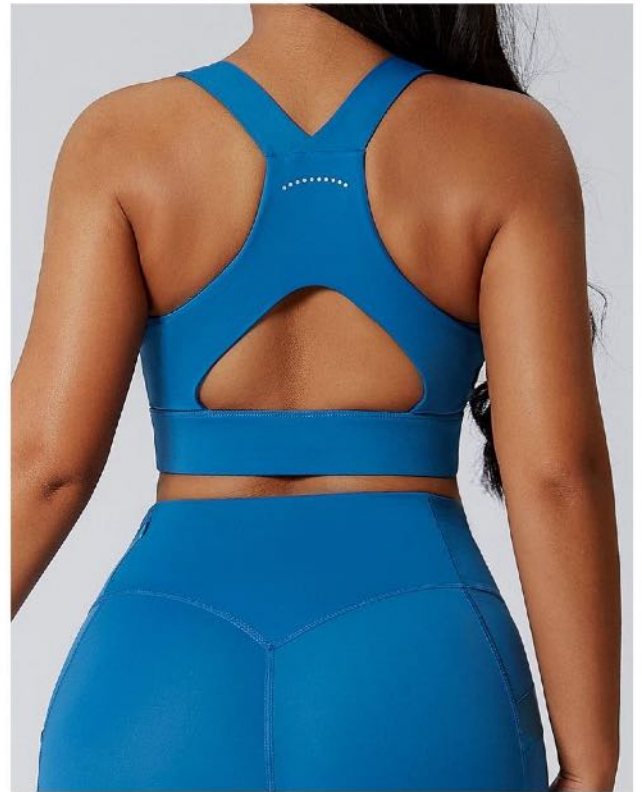

FY-D-201 S, M, L, XL

READY TO SHIP: ● ● ●