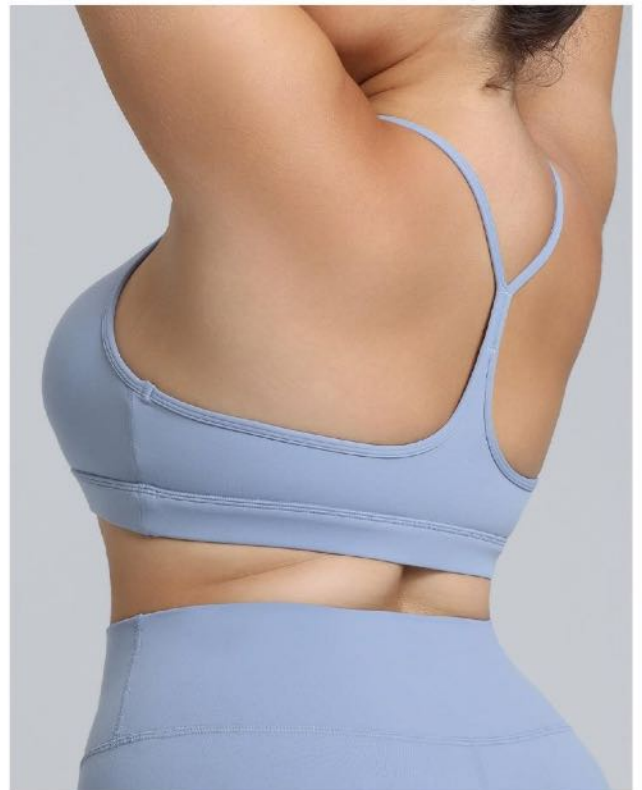

● Cherry Red

● Forest Green

● Brown

● Black

81% NYLON
19% LYCRA

F231 S, M, L, XL, 2XL, 3XL

READY TO SHIP: ●●●

● Espresso